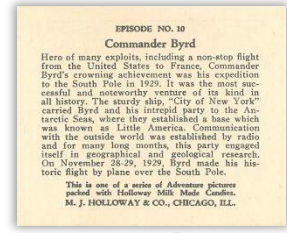

"Adventure Pictures" (R2)

Typical R2 Card Front

American Card Catalog No.: R2
Title: Adventure Pictures
Manufacturer: M.J. Holloway & Co.
Card Dimensions: 2½ x 3 in.
Number of Cards: 10
Numbering: 1 to 10
Country of Origin: United States
Circa: Late 1930's