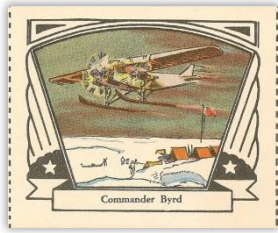

"Adventure Pictures" (R2)

Typical R2 Card Front

American Card Catalog No.: R2
Title: Adventure Pictures
Manufacturer: M.J. Holloway & Co.
Card Dimensions: 2½ x 3 in.
Number of Cards: 10
Numbering: 1 to 10
Country of Origin: United States
Circa: Late 1930's

Typical R2 Card Back

R2 CHECKLIST

- 1 Christopher Columbus
- 2 Fernando de Soto
- 3 Ponce de Leon
- 4 Father Marquette
- 5 Henry Hudson
- 6 Daniel Boone
- 7 Lewis and Clark
- 8 Commodore Perry
- 9 Robert E. Peary
- 10 Commander Byrd