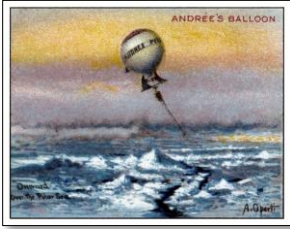

# 1910 "Arctic Scenes" (T30)

Typical T30 Card Front

American Card Catalog Number: ..... **T30**  
 Series Title: ..... **Arctic Scenes**  
 Manufacturer: ..... **Hassan**  
 Packaged with: ..... **Hassan Cork Tip Cigarettes ... The Oriental Smoke**  
 Card Dimensions: ..... **63.5 x 81.3 (measured)**  
 Number of Cards in Set: ..... **25 cards**  
 Card Numbers: ..... **unnumbered**  
 Country of Origin: ..... **United States of America**  
 Circa: ..... **1910**

Typical T30 Card Back